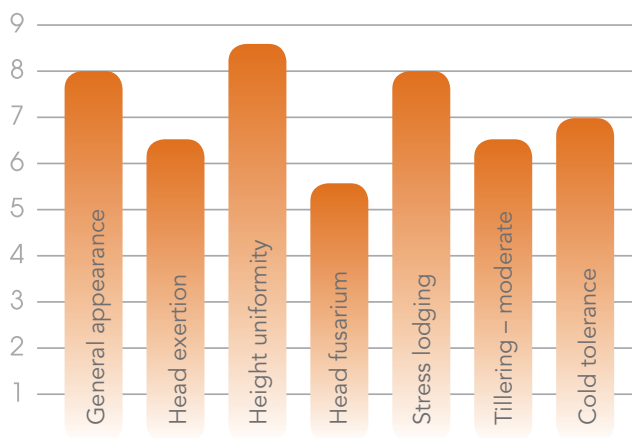

**NEW
IN 2012**

Pioneer® grain sorghum medium quick hybrid 85G33.

New product launch

**SEED
AVAILABLE
FOR 2012
SPRING/
SUMMER**

HIGH YIELD

"G33 is a very well adapted, high yielding hybrid across all environments. The hybrid has excellent height uniformity and is the shortest hybrid in the Pioneer stable." Ivan Calvert, Pioneer Hi-Bred Grain Sorghum Plant Breeder

G33 DEFENSIVE TRAITS

YIELD COMPARISONS OVER 4 YEARS, 36 REPS, ALL ENVIRONMENTS

G33 HYBRID CHARACTERISTICS

- An option for cold starts – high cold tolerance.
- Mid/quick flowering with excellent yield for maturity.
- Low staygreen for quick harvest drydown.
- Very good grain size.
- Red grain colour.
- Short plant stature with a semi-open head type.
- High top end yield with excellent standability.
- Standard spray-out management applies.