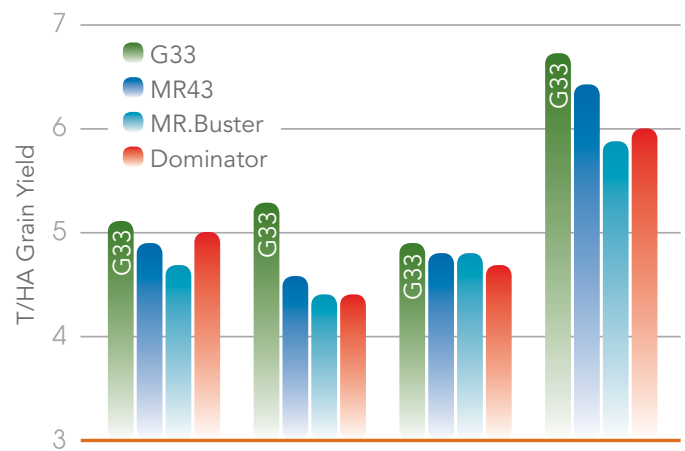

**NEW
IN 2012**

Pioneer® grain sorghum medium quick hybrid 85G33.

New product launch

**SEED
AVAILABLE
FOR 2012
SPRING/
SUMMER**

HIGH YIELD

"G33 is a very well adapted, high yielding hybrid across all environments. The hybrid has excellent height uniformity and is the shortest hybrid in the Pioneer stable." Ivan Calvert, Pioneer Hi-Bred Grain Sorghum Plant Breeder

G33 DEFENSIVE TRAITS

YIELD COMPARISONS OVER 4 YEARS, 36 REPS, ALL ENVIRONMENTS

G33 HYBRID CHARACTERISTICS

- An option for cold starts – high cold tolerance.
- Mid/quick flowering with excellent yield for maturity.
- Low staygreen for quick harvest drydown.
- Very good grain size.
- Red grain colour.
- Short plant stature with a semi-open head type.
- High top end yield with excellent standability.
- Standard spray-out management applies.